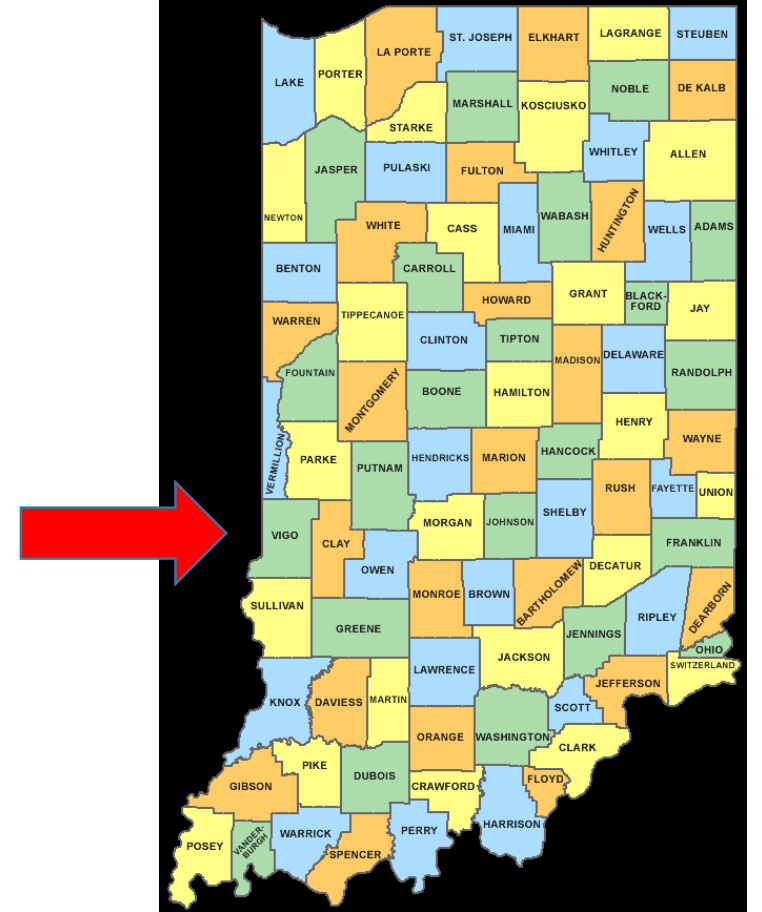

Hamilton Center Inc.

Hamilton Center Inc.

Bloomfield

Plainfield

Brazil

Rockville

Clinton

Spencer

Greencastle

Sullivan

Indianapolis

Terre Haute

Linton

West Terre Haute

Hamilton Center Inc.

Hamilton Center Inc.
Wabash Valley Correctional Facility Project

Wabash Valley
Correctional Facility

Sullivan County

Hamilton Center Inc. Wabash Valley Correctional Facility Project

Total Assessed Thus Far September Through Current

Virgil Macke, LCSW

Hamilton Center Inc. Forensic Program

William Little, LSW

MVP

*Military Veteran
Program*

Hamilton Center Inc.
Vigo County Drug Court
Community Effort

Sober Living Directors

Hamilton Center Clinical Team

Prosecutor

Defense Attorney