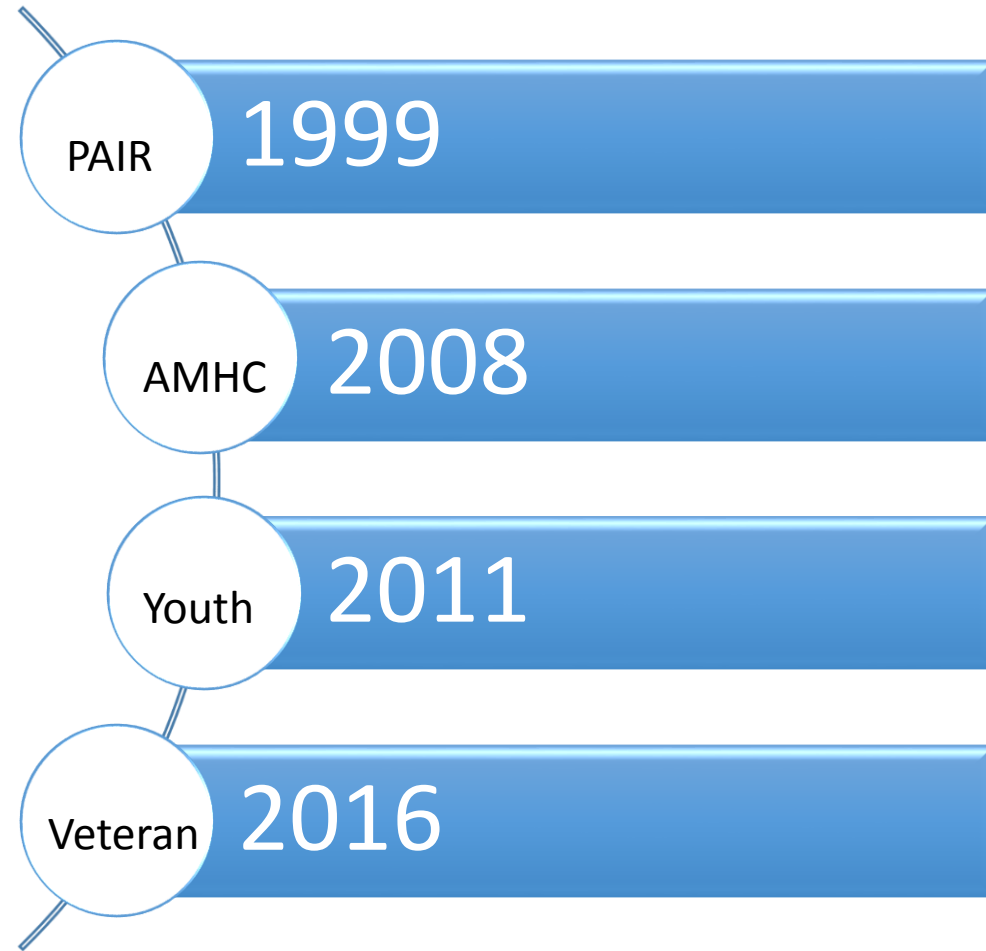

Wabash Valley
Correctional Facility

Sullivan County

Hamilton Center Inc. Wabash Valley Correctional Facility Project

Total Assessed Thus Far September Through Current

Virgil Macke, LCSW

Hamilton Center Inc. Forensic Program

Hamilton Center Forensic PAIR Program established 1999

PAIR

Psychiatric Assertive Identification and Referral

Hamilton Center Inc. Forensic Program

Hamilton Center Forensic AMHC Program established 2008

AMHC