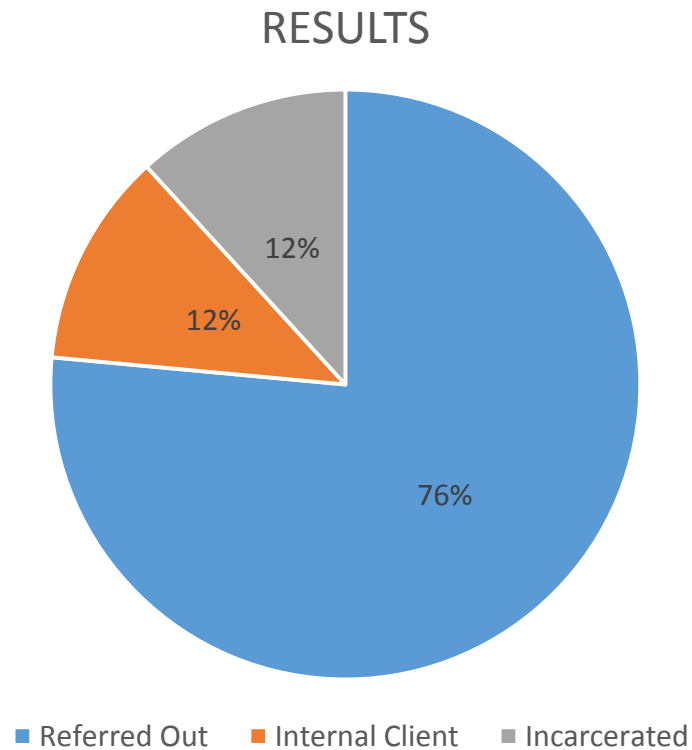

Greencastle

Sullivan

Indianapolis

Terre Haute

Linton

West Terre Haute

Hamilton Center Inc.

Hamilton Center Inc.
Wabash Valley Correctional Facility Project

Wabash Valley
Correctional Facility

Sullivan County

Hamilton Center Inc. Wabash Valley Correctional Facility Project

Total Assessed Thus Far September Through Current

Virgil Macke, LCSW

Hamilton Center Inc. Forensic Program